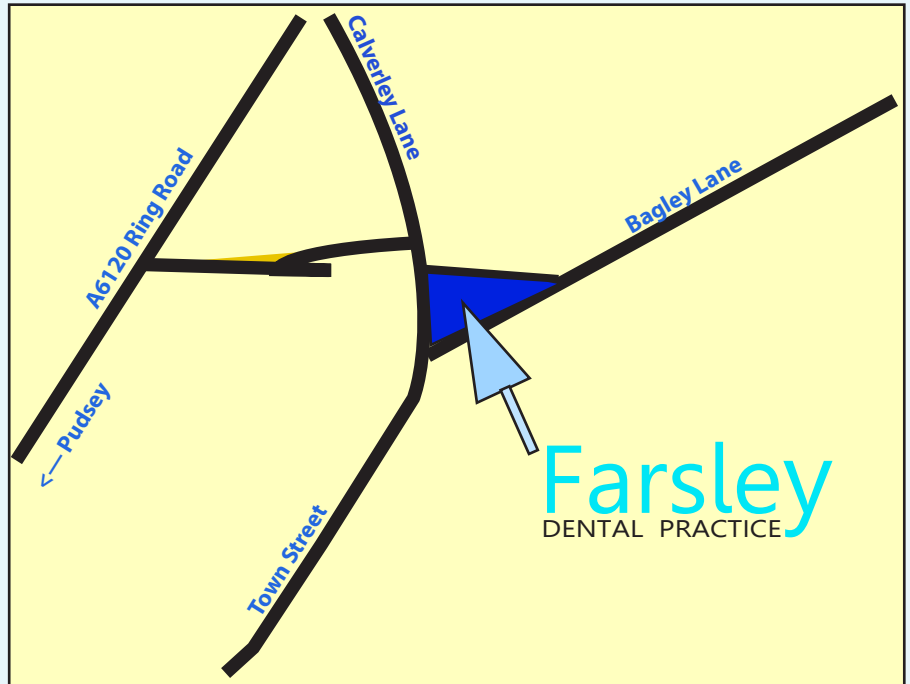

Directions to Rejuvenate Dental clinics

Rejuvenate offer a choice of two clinics in Leeds for your treatment, each easy to find.

Farsley Dental Practice

From Leeds:

- Take the A647 from the Armley gyratory signed Bradford
- Follow this for 2.3 miles to bear off left at the top of the hill onto the A657 signposted Bramley.
- Turn right towards Bramley and at the roundabout near Greggs turn left onto Stanningley Road.
- Follow this for 2.2 miles, becoming Town Street then Bradford Road to turn right onto the B6156 (Old Road, becoming Town Street) towards Farsley.
- Farsley Dental Practice is 3/4 mile at a fork with Bagley Lane - directly behind the cenotaph.

Leeds City Dental Care

From Leeds city centre:

- Take the A647 from the Armley gyratory towards Elland Road and the M621.
- Go Straight on at the Roundabout under the M621
- Take the first left after leaving the roundabout onto Elland Road (up the hill away from the stadium)
- Turn right at the top onto Cemetery Road.
- At the crossroads turn left onto Beeston Road and continue for 100 yards - Leeds City Dental Care is on your right hand side.