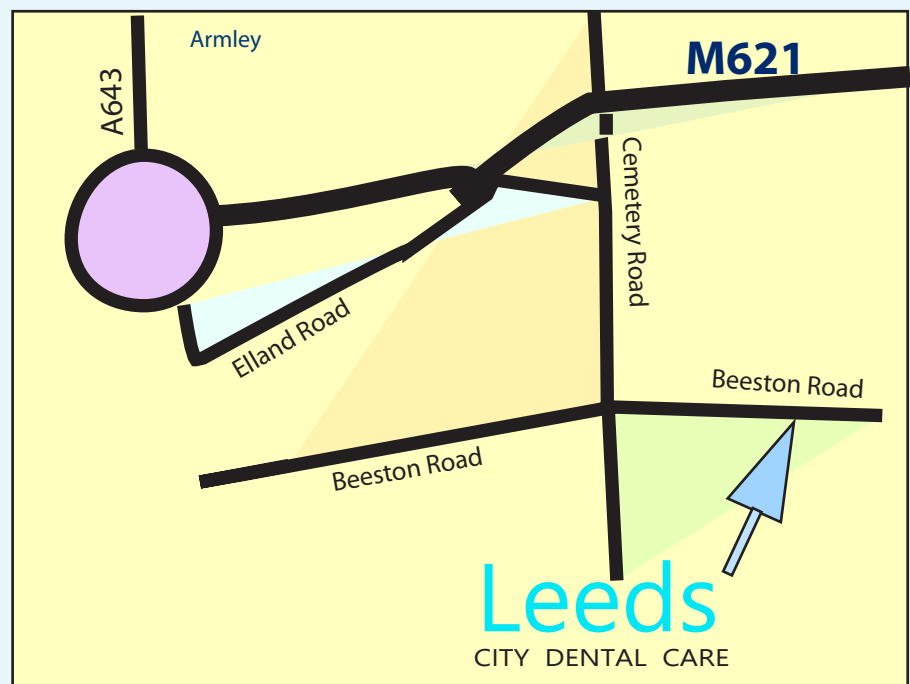

Directions to Rejuvenate Dental clinics

Rejuvenate offer a choice of two clinics in Leeds for your treatment, each easy to find.

Farsley Dental Practice

From Leeds:

- Take the A647 from the Armley gyratory signed Bradford
- Follow this for 2.3 miles to bear off left at the top of the hill onto the A657 signposted Bramley.
- Turn right towards Bramley and at the roundabout near Greggs turn left onto Stanningley Road.
- Follow this for 2.2 miles, becoming Town Street then Bradford Road to turn right onto the B6156 (Old Road, becoming Town Street) towards Farsley.
- Farsley Dental Practice is 3/4 mile at a fork with Bagley Lane - directly behind the cenotaph.

Leeds City Dental Care

From Leeds city centre:

- Take the A647 from the Armley gyratory towards Elland Road and the M621.
- Go Straight on at the Roundabout under the M621
- Take the first left after leaving the roundabout onto Elland Road (up the hill away from the stadium)
- Turn right at the top onto Cemetery Road.
- At the crossroads turn left onto Beeston Road and continue for 100 yards - Leeds City Dental Care is on your right hand side.